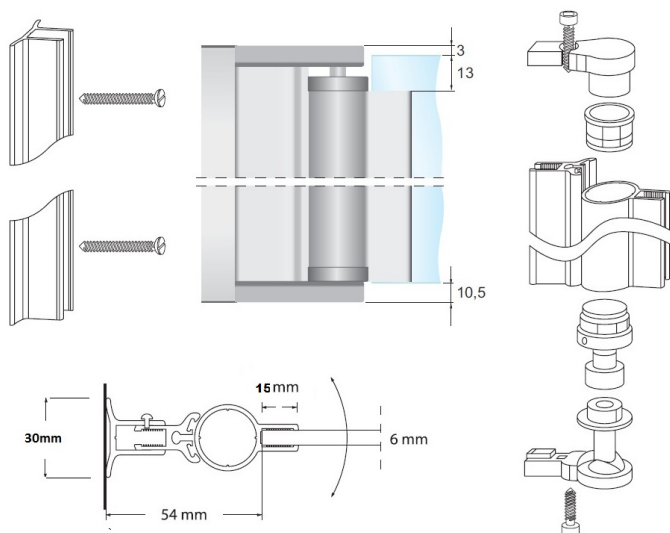

PRODUCT SHEET

Description:

Lift Hinge Wall/Glass, Alu Finish, 2,1 Meters, All Access.

Item number:

15.23.001-4

Units	Box	Carton	HS Code	Barcode
Set	1	10	8302100090	
				5704866503372

SISO A/S

Mileparken 11
DK-2740 Skovlunde
Denmark
VAT: DK 24786013

Phone +45 45 830 900

www.siso.dk
siso@siso.dk

Danske Bank
Nytorv Branch
Copenhagen
SWIFT: DABADKKK

Account no.
4180 3112 112936
IBAN Account
DK7230003112112936